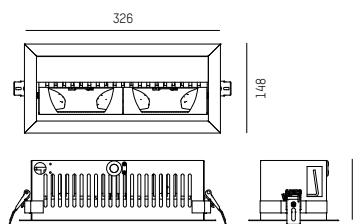

lm W2	lm W3	lm W4
4840	5030	5380

677-2210301WWXX AS

ASYMMETRIC

1 - 25mm
 30° 315 x 115 mm, ET 150 mm

ATON MATRIX 4 R

Binning SDCM 3 exkl. Konverter / excl. driver

Power feed 2 x 1400mA - 108 W

Order 2 drivers switchable 248-87500625
 Order 2 drivers Dali dimm. 24-123314
 Order driver BLUETOOTH dimm. 701-1002

lm W2	lm W3	lm W4
9690	10070	10770

677-2320301WWXX AS

DOUBLE ASYMMETRIC

1 - 25mm
 30° 315 x 230 mm, ET 150 mm

Detailinformation Konverter & Smart Retail: Seite 104-105

Detail informations driver & Smart Retail: page 104-105