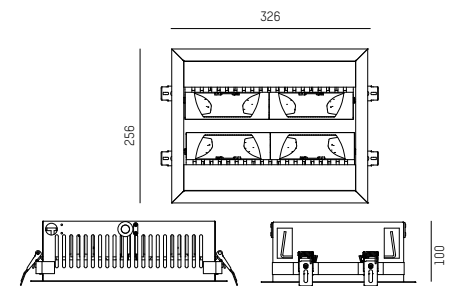

lm W2	lm W3	lm W4
4840	5030	5380

677-2210301WWXX AS

ASYMMETRIC

1 - 25mm
 30° 315 x 115 mm, ET 150 mm

ATON MATRIX 4 R

Binning SDCM 3 exkl. Konverter / excl. driver

Power feed 2 x 1400mA - 108 W

Order 2 drivers switchable 248-87500625
 Order 2 drivers Dali dimm. 24-123314
 Order driver BLUETOOTH dimm. 701-1002

lm W2	lm W3	lm W4
9690	10070	10770

677-2320301WWXX AS

DOUBLE ASYMMETRIC

1 - 25mm
 30° 315 x 230 mm, ET 150 mm

Detailinformation Konverter & Smart Retail: Seite 104-105

Detail informations driver & Smart Retail: page 104-105