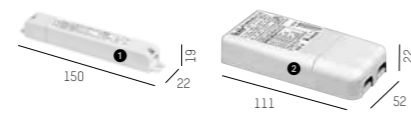

LED-KONVERTER / LED CONVERTER

- 24-122441 11W / 700mA, not dimmable
- 24-123403 20W / 700mA, DALI dimm.